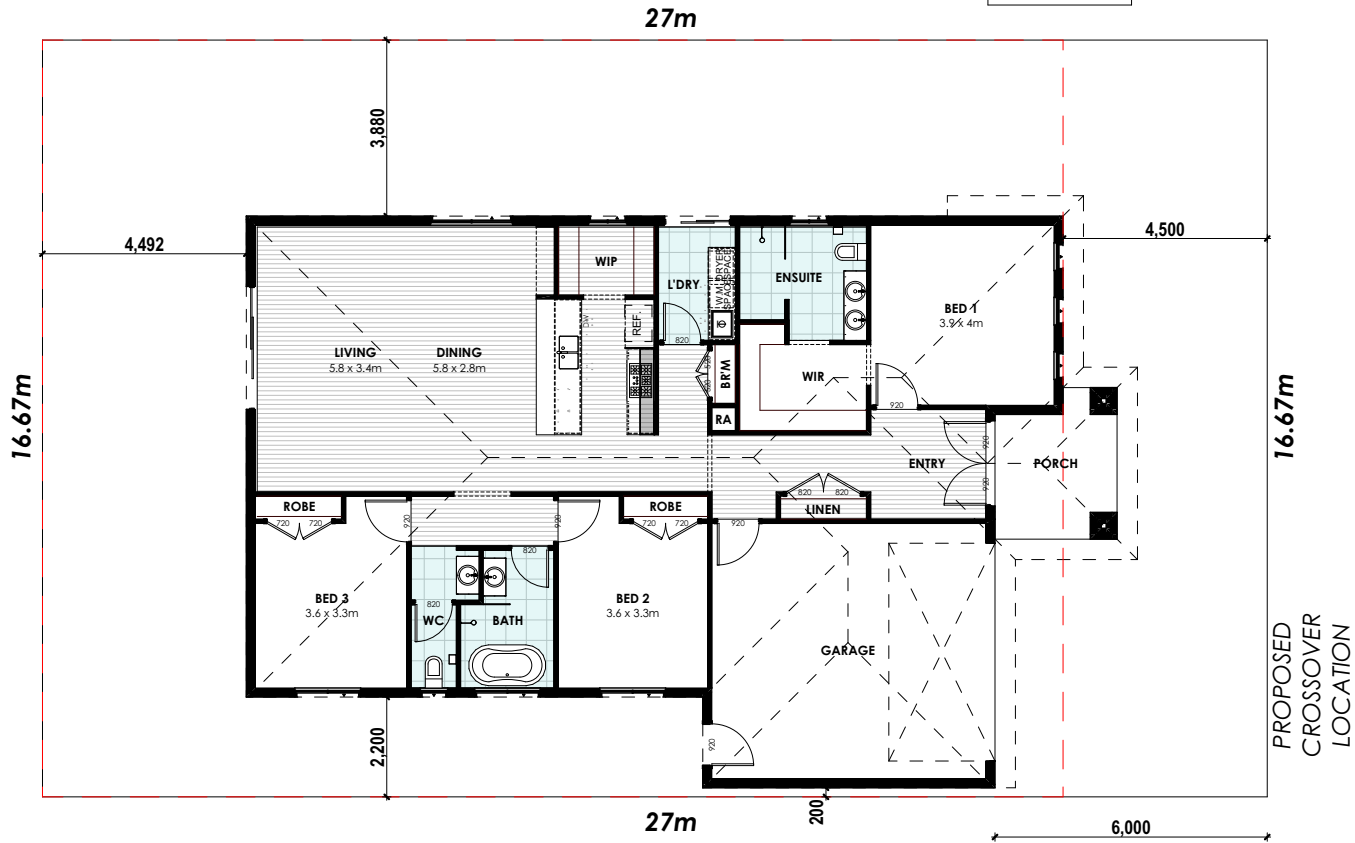

LOT 25 - OLD BEACH ROAD

LOT 25
450m²

NOTE: PRELIMINARY SITING ONLY