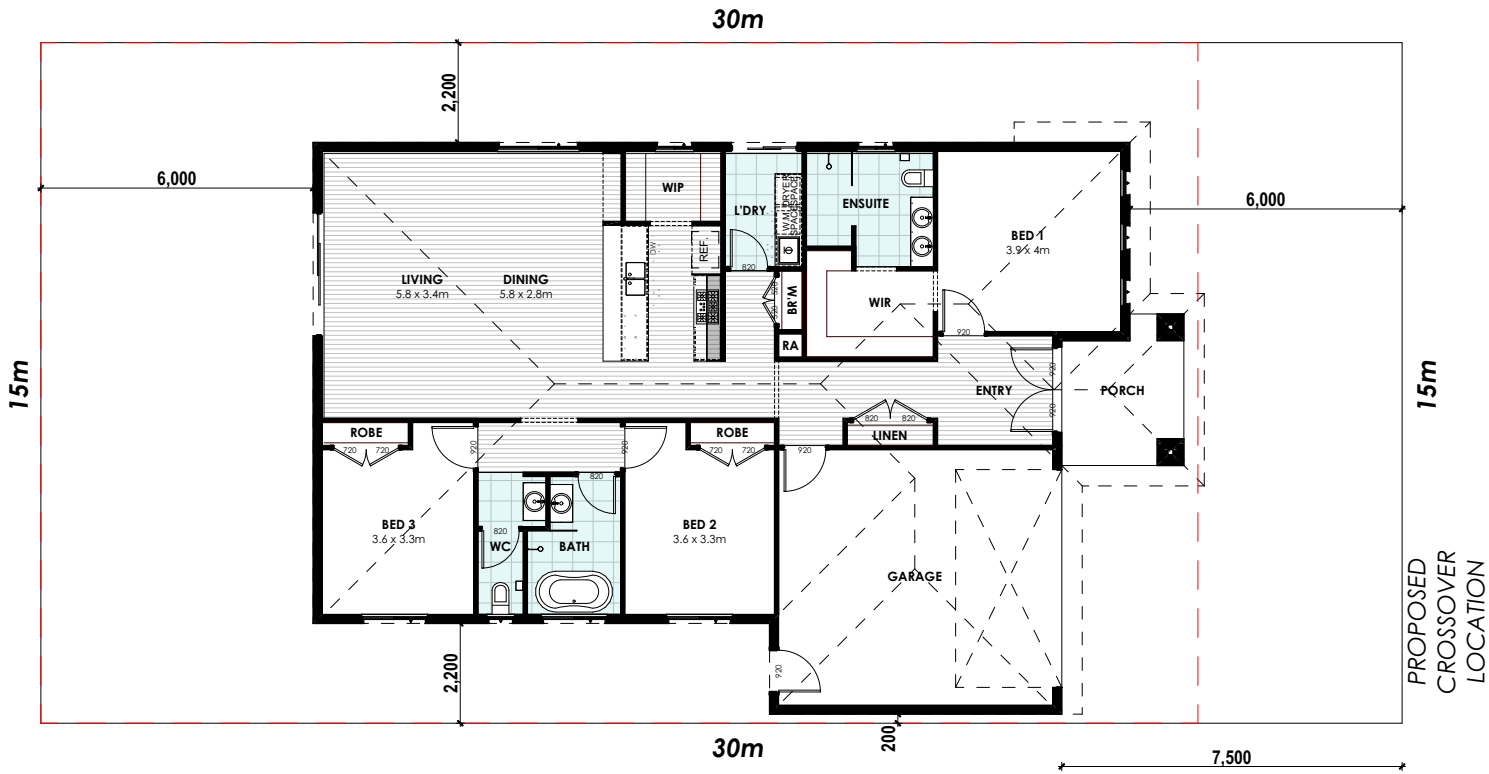

LOT 4 - OLD BEACH ROAD

LOT 4
450m²

NOTE: PRELIMINARY SITING ONLY